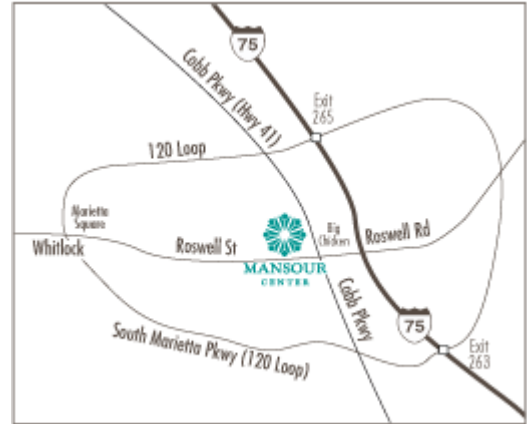

### FROM THE EAST

Follow Roswell Road, crossing over Cobb Parkway (Hwy. 41) and passing the Big Chicken on your right. The Mansour Center is on Roswell, one block past Cobb Parkway on the right.

### FROM THE WEST

Follow Dallas Highway, traveling east, as it becomes Whitlock Avenue. Continue on Whitlock through the Marietta Square. Whitlock will become Roswell Street. Follow Roswell Street to the Mansour Center, which will be on the left, one block before Cobb Parkway (Hwy. 41).

### FROM THE NORTH

Follow Cobb Parkway (Hwy. 41) south to Roswell Street (the Big Chicken). Turn right onto Roswell, and the Mansour Center is one block on the right.

### FROM THE SOUTH

Travel north on I-75 toward Marietta/Chattanooga. Take exit 263 (Marietta/Roswell) and bear left onto the west ramp to Marietta/Southern Poly. This will lead to South Marietta Parkway (120 Loop West). Follow South Marietta Parkway west to Cobb Parkway (Hwy. 41) and turn right. Go north to Roswell Street (the Big Chicken) and turn left. The Mansour Center is one block on the right.